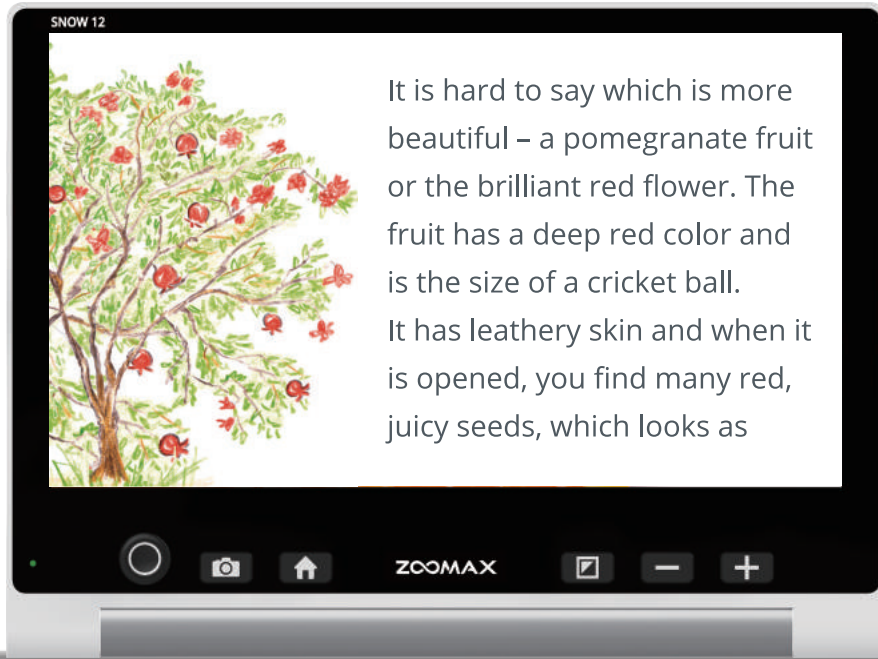

ZOOMAX[®]

SNOW 12

SIMPLE AND POWERFUL

Put **SNOW 12** on the reading material and enjoy reading time now!

Simple & intuitive

Six simple buttons make it easy and intuitive for everyone to enjoy.

Superior image quality

Our best-ever camera produces the sharpest images with great details and lively colors.

Slim and modern

Thinner than a notebook computer, Snow 12 is stylish and comfortable to hold.

Writing is possible and more comfortable than ever with a **foldable stand!**

See virtually everything with ease

Hold a pill bottle, printed material, recipe or homework under and read it.

Technical Specifications

Display	12-inch full HD touch screen
Full HD camera	13 megapixels
Magnification	2.7x to 19x or 2.5x to 19x w/stand
Color modes	Full color & 10 high-contrast color modes
OCR and text to speech (optional)	20+ languages
File formats	JPG, PDF, RTF, and TXT
Foldable stand	Yes
Working height under camera	14 cm (5.5 in.)
Distance viewing	Yes (optional with SnowLink*)
Panning	Touch screen panning & analog stick panning
Connect to TV/monitor/iPhone	Yes
Continuous use time	2.5 hours
Charging time	2 hours
Weight	960 g (2.12 lbs.) or 2,240 g (4.9 lbs.) w/stand
Dimensions (H/W/D)	29x22x2.4 cm (12x9x1 in.)